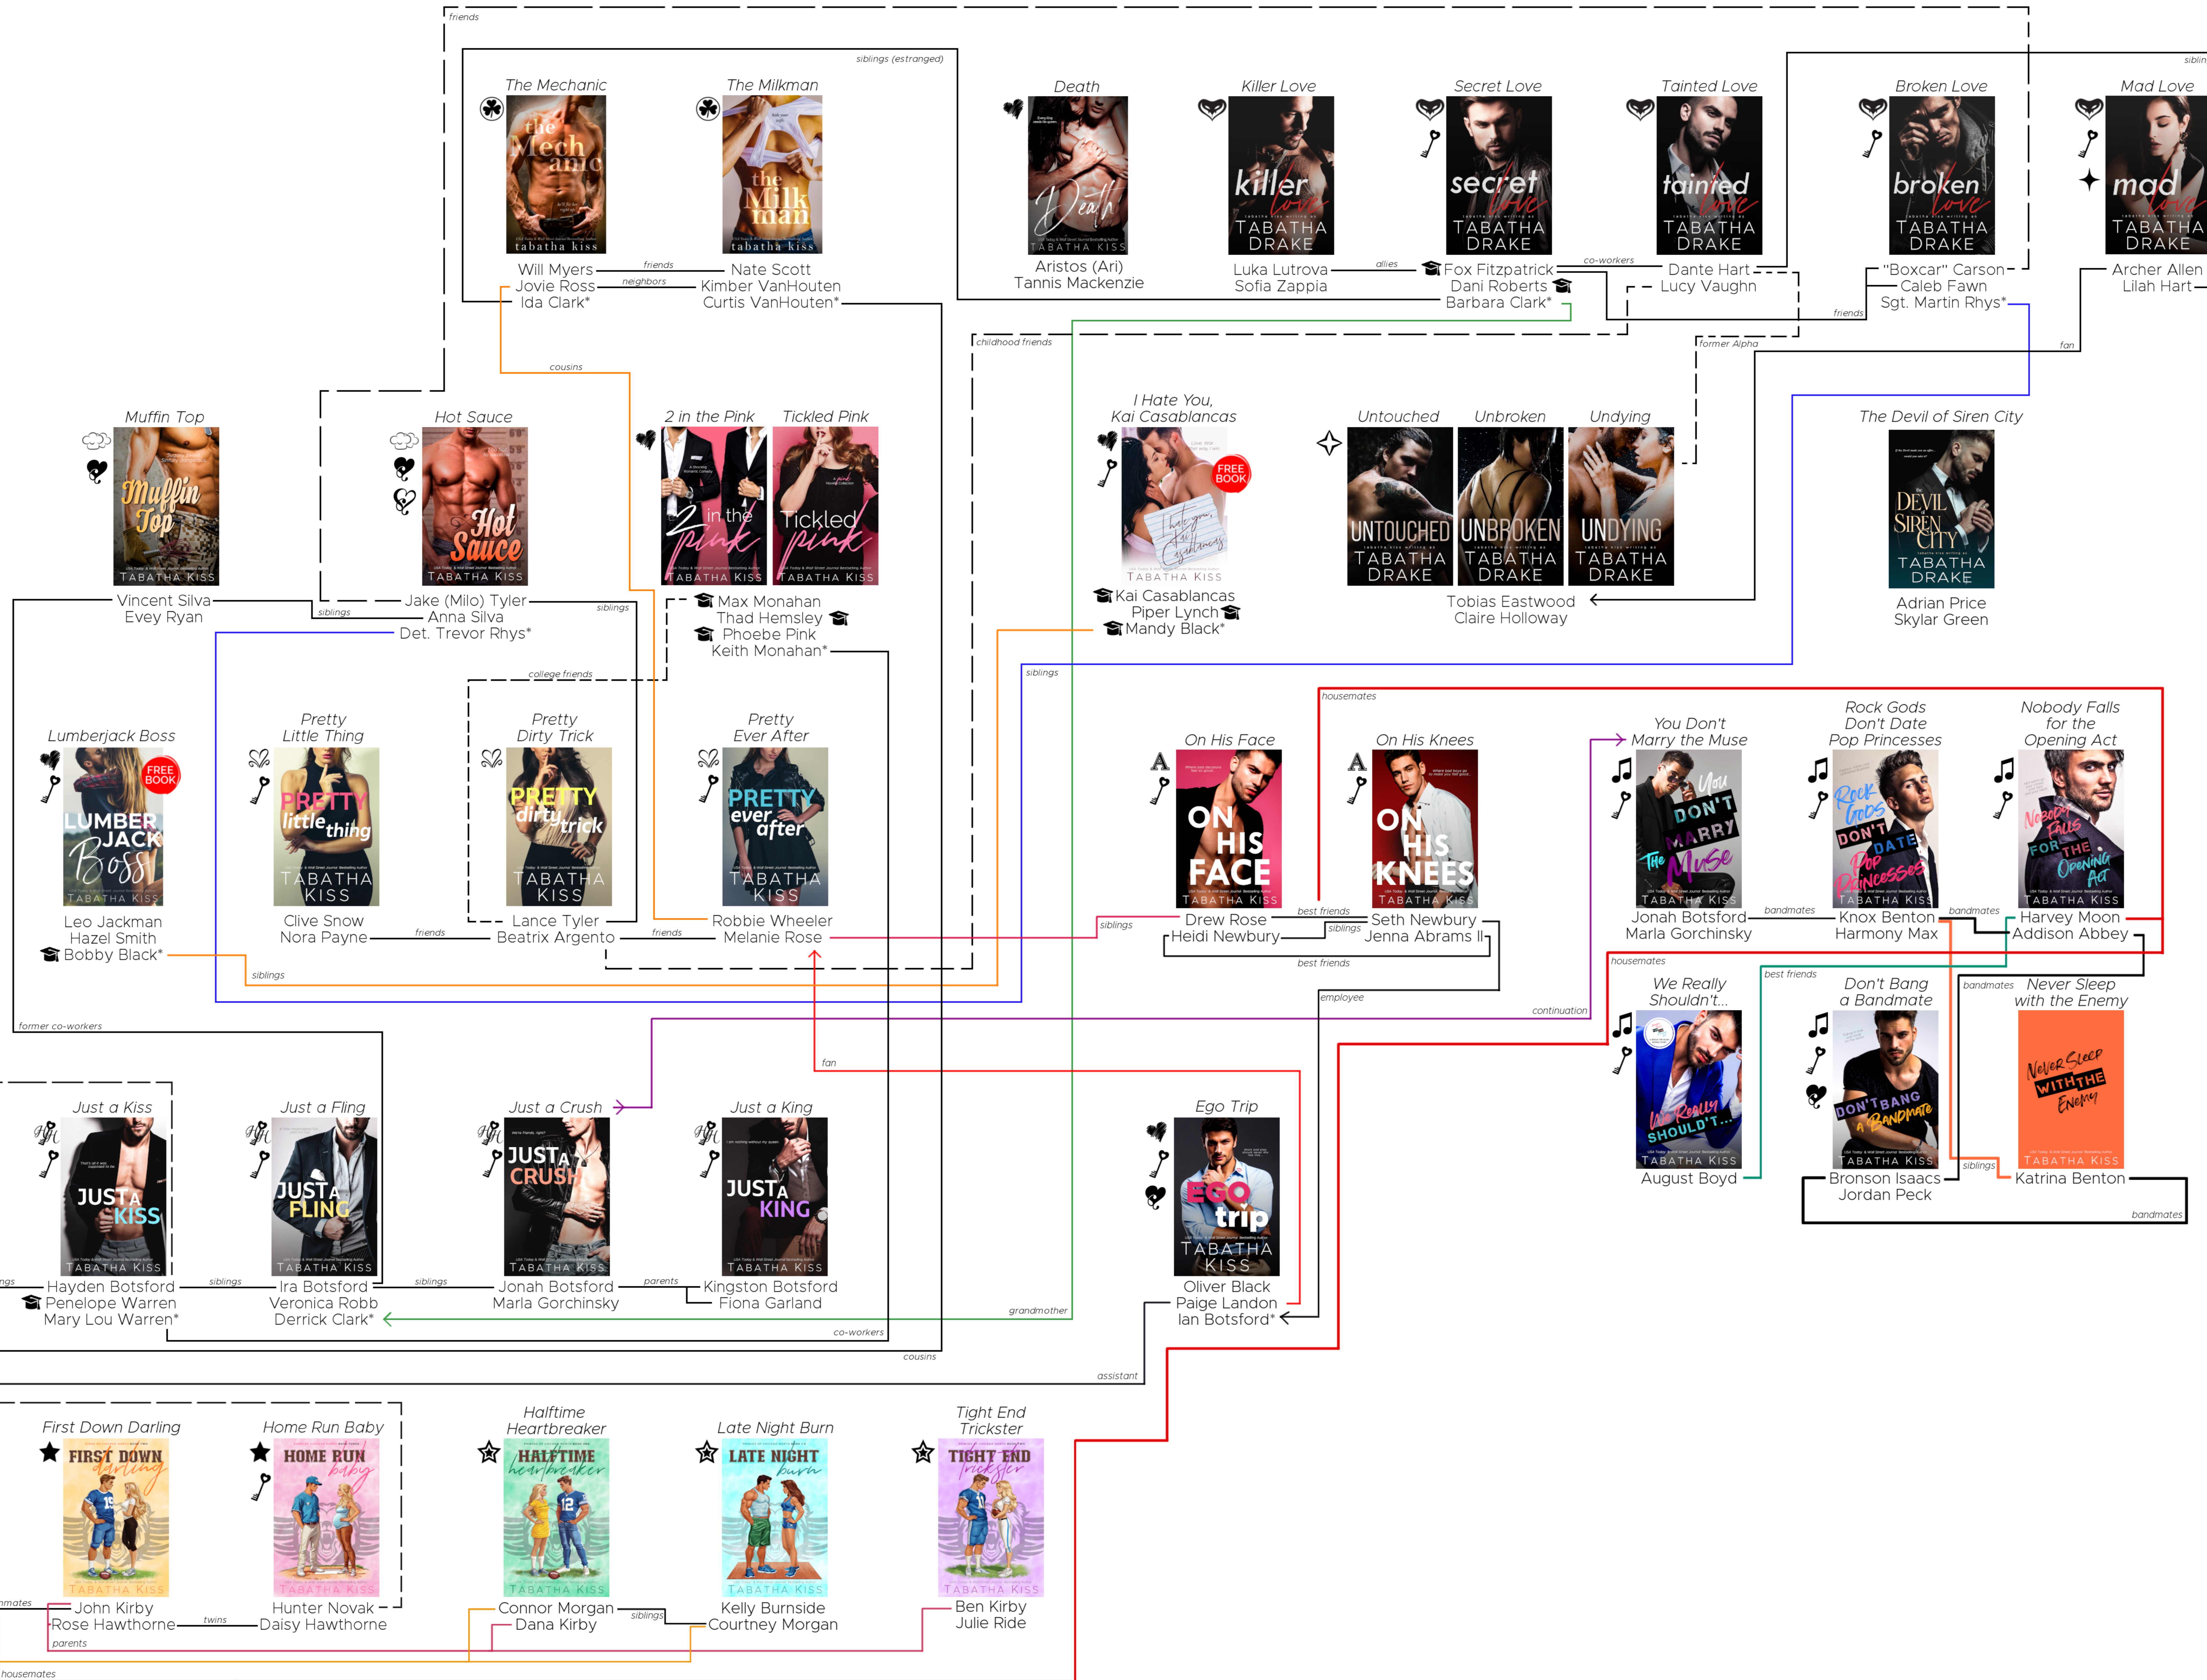

Character Map

(as of November 2024)

- * = Side Character
- 🎓 = Belle Academy Alumni
- 🔑 = Botsford Plaza Appearance
- 🍷 = Muffin Top Appearance
- 🔥 = Hot Sauce Appearance
- ☁️ = Sweet Cravings
- 🌀 = Old Habits
- 🌃 = Chicago Nights
- 🏠 = Heartthrob Hotel
- 🎵 = Break the Rules
- ⚠️ = Bad Boys of Delta Xi
- ★ = Kings of Chicago North
- ☆ = Princes of Chicago North
- ♣️ = Stand-alone

Character Map

(as of November 2024)

- * = Side Character
- 🎓 = Belle Academy Alumni
- 🔑 = Botsford Plaza Appearance
- ♠️ = Midwest Alphas Appearance
- 🔥 = Hot Sauce Appearance
- 🍷 = Killer Love
- ♠️ = The Midwest Diaries